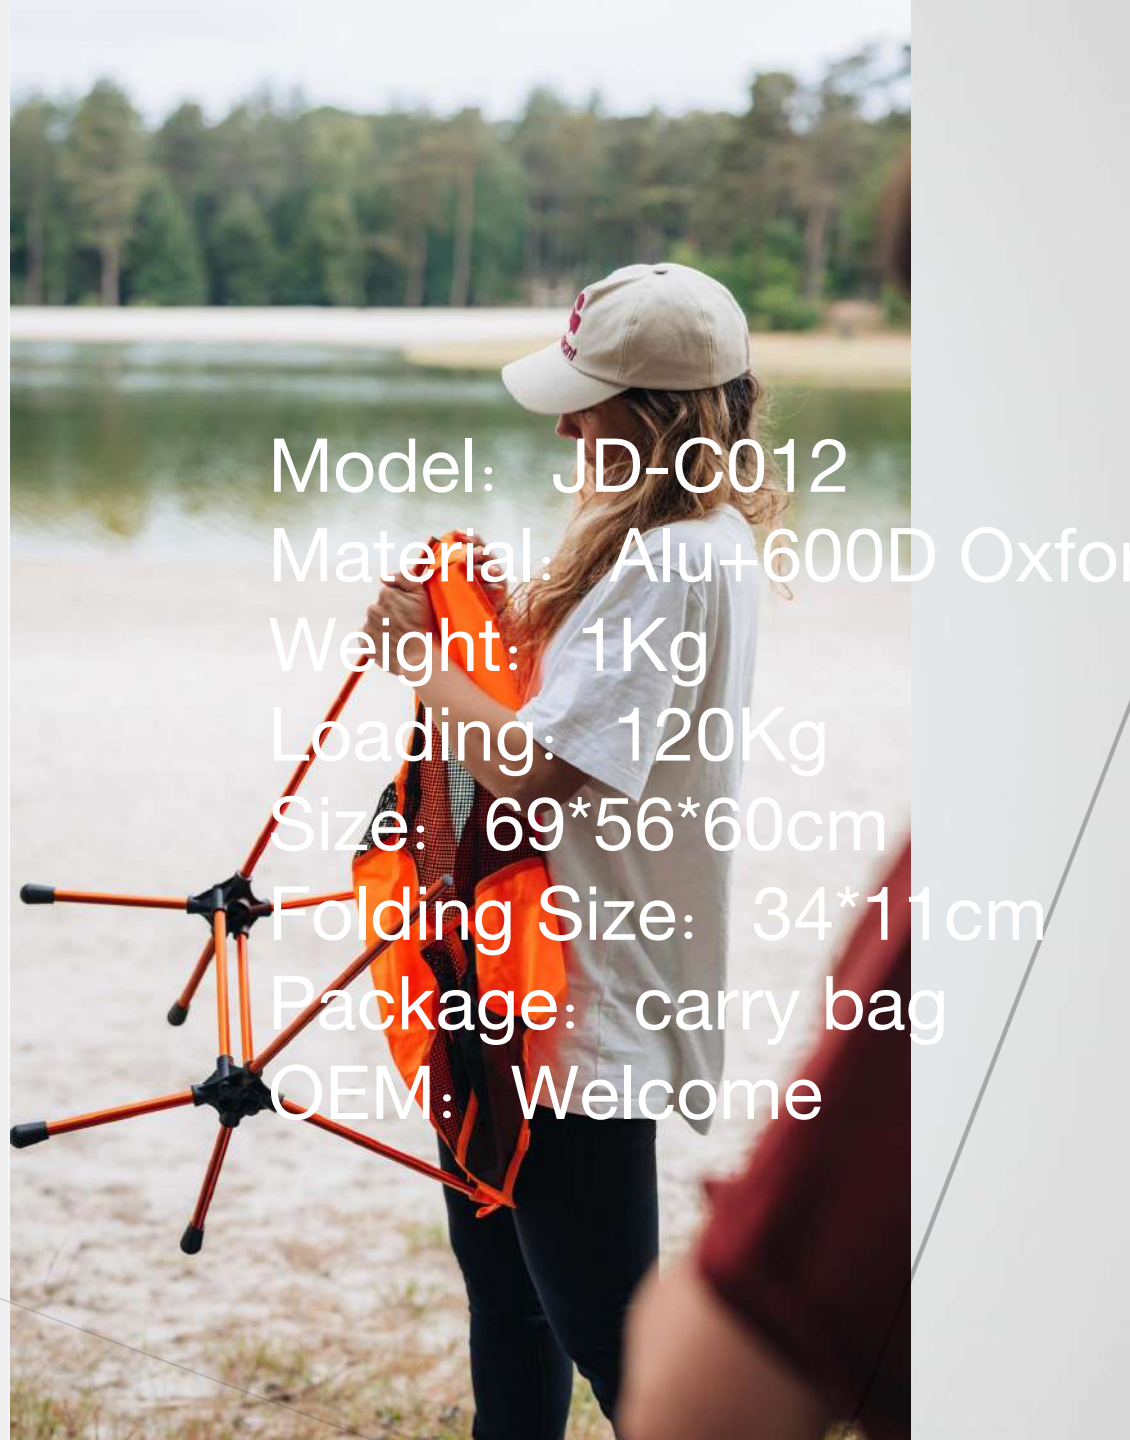

68~94cm

81cm

59cm

front

side

back

compact, light and easy
to set up."

sit down. stand out

Model: JD-C010
Material: Alu+600D Oxford
Weight: 1.5Kg
Loading: 120Kg
Size: 94*59*81cm
Folding Size: 38.5*37cm
Package: 2 carry bag
OEM: Welcome

Product Dimension

front

side

back

Model: JD-C011
Material: Alu+600D Oxford
Weight: 1Kg
Loading: 120Kg
Size: 45*36*25m
Folding Size: 38*11cm
Package: carry bag
OEM: Welcome

custom logo/color

Model: JD-C012
Material: Alu+600D Oxford
Weight: 1Kg
Loading: 120Kg
Size: 69*56*60cm
Folding Size: 34*11cm
Package: carry bag
OEM: Welcome

Model: JD-C013
Material: Iron+600D Oxford
Weight: 1.7Kg
Loading: 120Kg
Size: 50*50*80cm
Folding Size: 80*15cm
Package: carry bag
OEM: Welcome