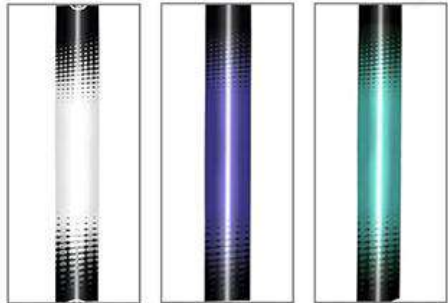

Model: JD-T005-1

- Handle: Cork+EVA
- Shaft: Aluminum 7075
- Diameter: 18/16/14mm
- Weight: 540g
- Length: 67~135cm
- Carton Size: 71*33*19cm
- OEM: Welcome
- Color: custom
- Logo: custom