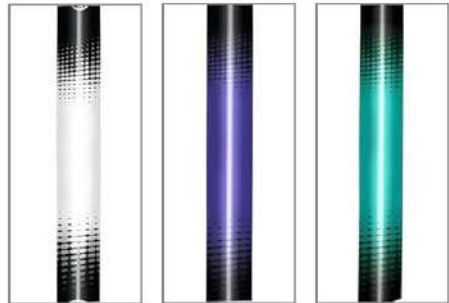

Color: custom

Logo: custom

Color/accessory
options

Model: JD-T005-1

- Handle: Cork+EVA
- Shaft: Aluminum 7075
- Diameter: 18/16/14mm
- Weight: 540g
- Length: 67~135cm
- Carton Size: 71*33*19cm
- OEM: Welcome
- Color: custom
- Logo: custom