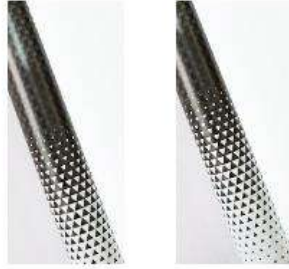

Model: JD-T015

Handle: Cork+EVA

Shaft: Aluminum 7075

Diameter: 18/16/14mm

Weight: 540g

Length: 67~135cm

Carton Size: 71*33*19cm

OEM: Welcome

Color: custom

Logo: custom